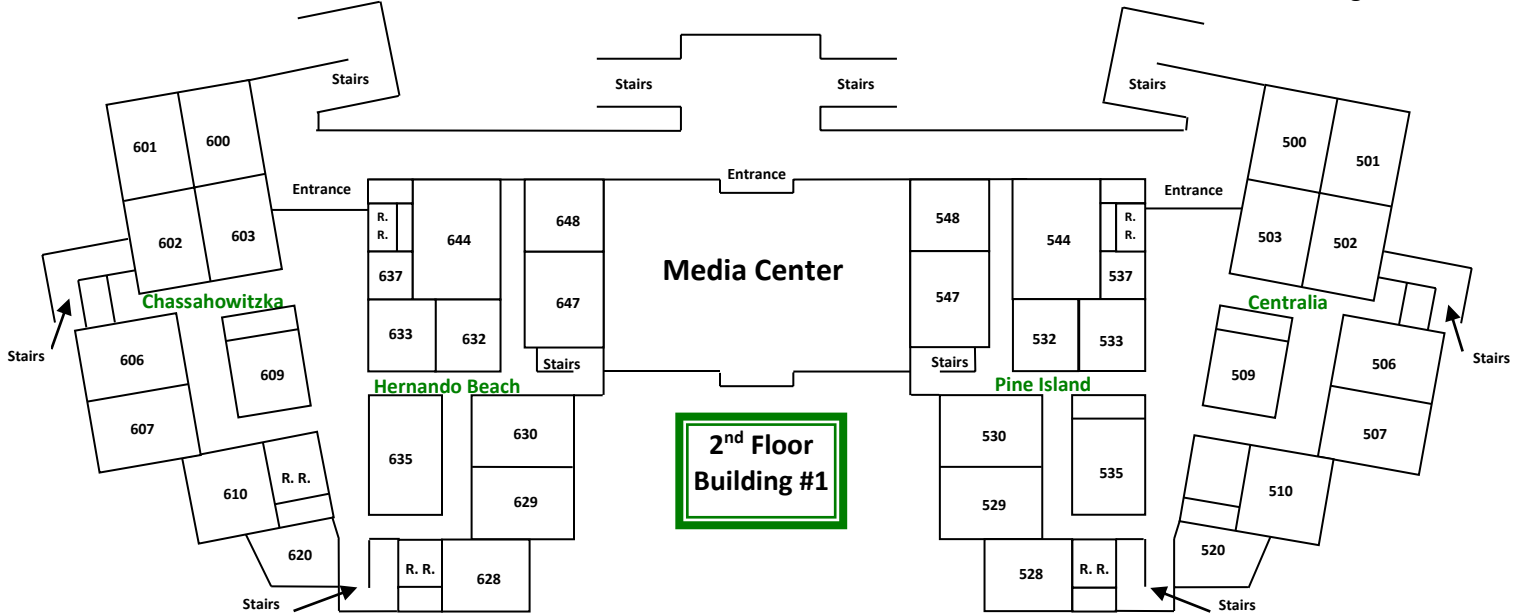

WEEKI WACHEE HIGH SCHOOL
12150 VESPA WAY
WEEKI WACHEE, FL 34614
(352) 797-7029

Building #2

U.S. Hwy 19 runs North and South in front of the school.

Buses and Parent Pick-up ←

Student Parking Lot →

Courtyard

1st Floor Building #1

Buses and Parent Pick-up ←

Student Parking Lot →

2nd Floor Building #1