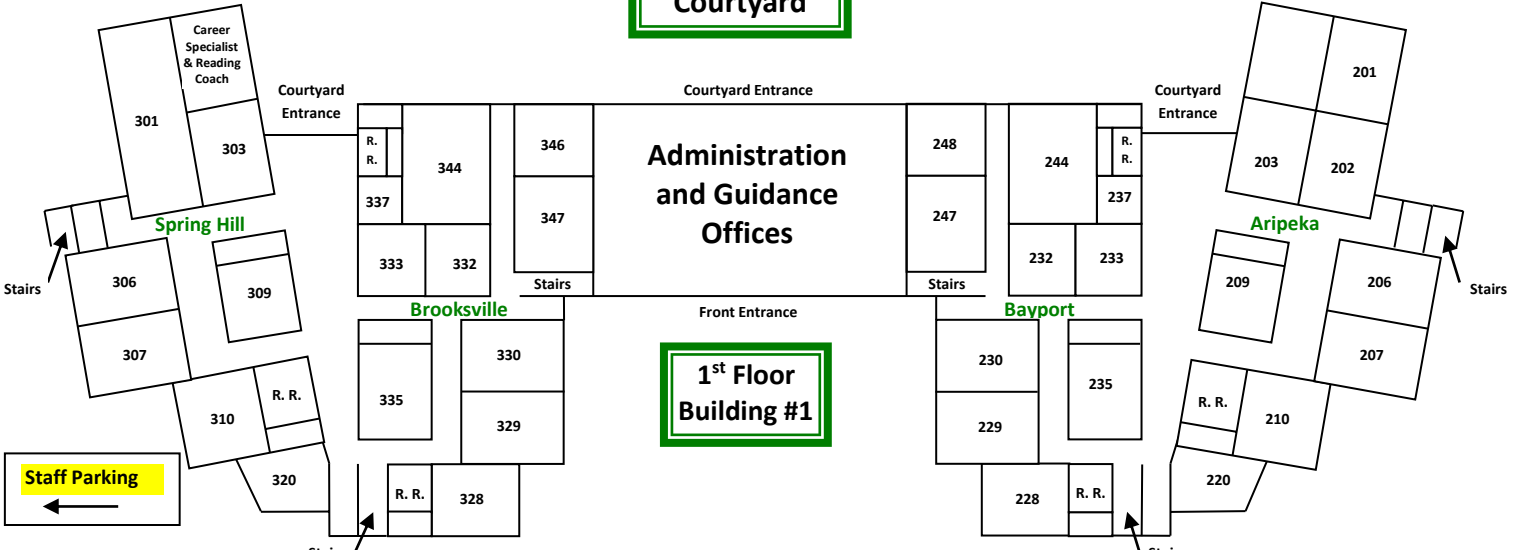

WEEKI WACHEE HIGH SCHOOL
12150 VESPA WAY
WEEKI WACHEE, FL 34614
(352) 797-7029

Building #2

U.S. Hwy 19 runs North and South in front of the school.

Buses and Parent Pick-up ←

Student Parking Lot →

Courtyard

1st Floor Building #1

Buses and Parent Pick-up ←

Student Parking Lot →

2nd Floor Building #1