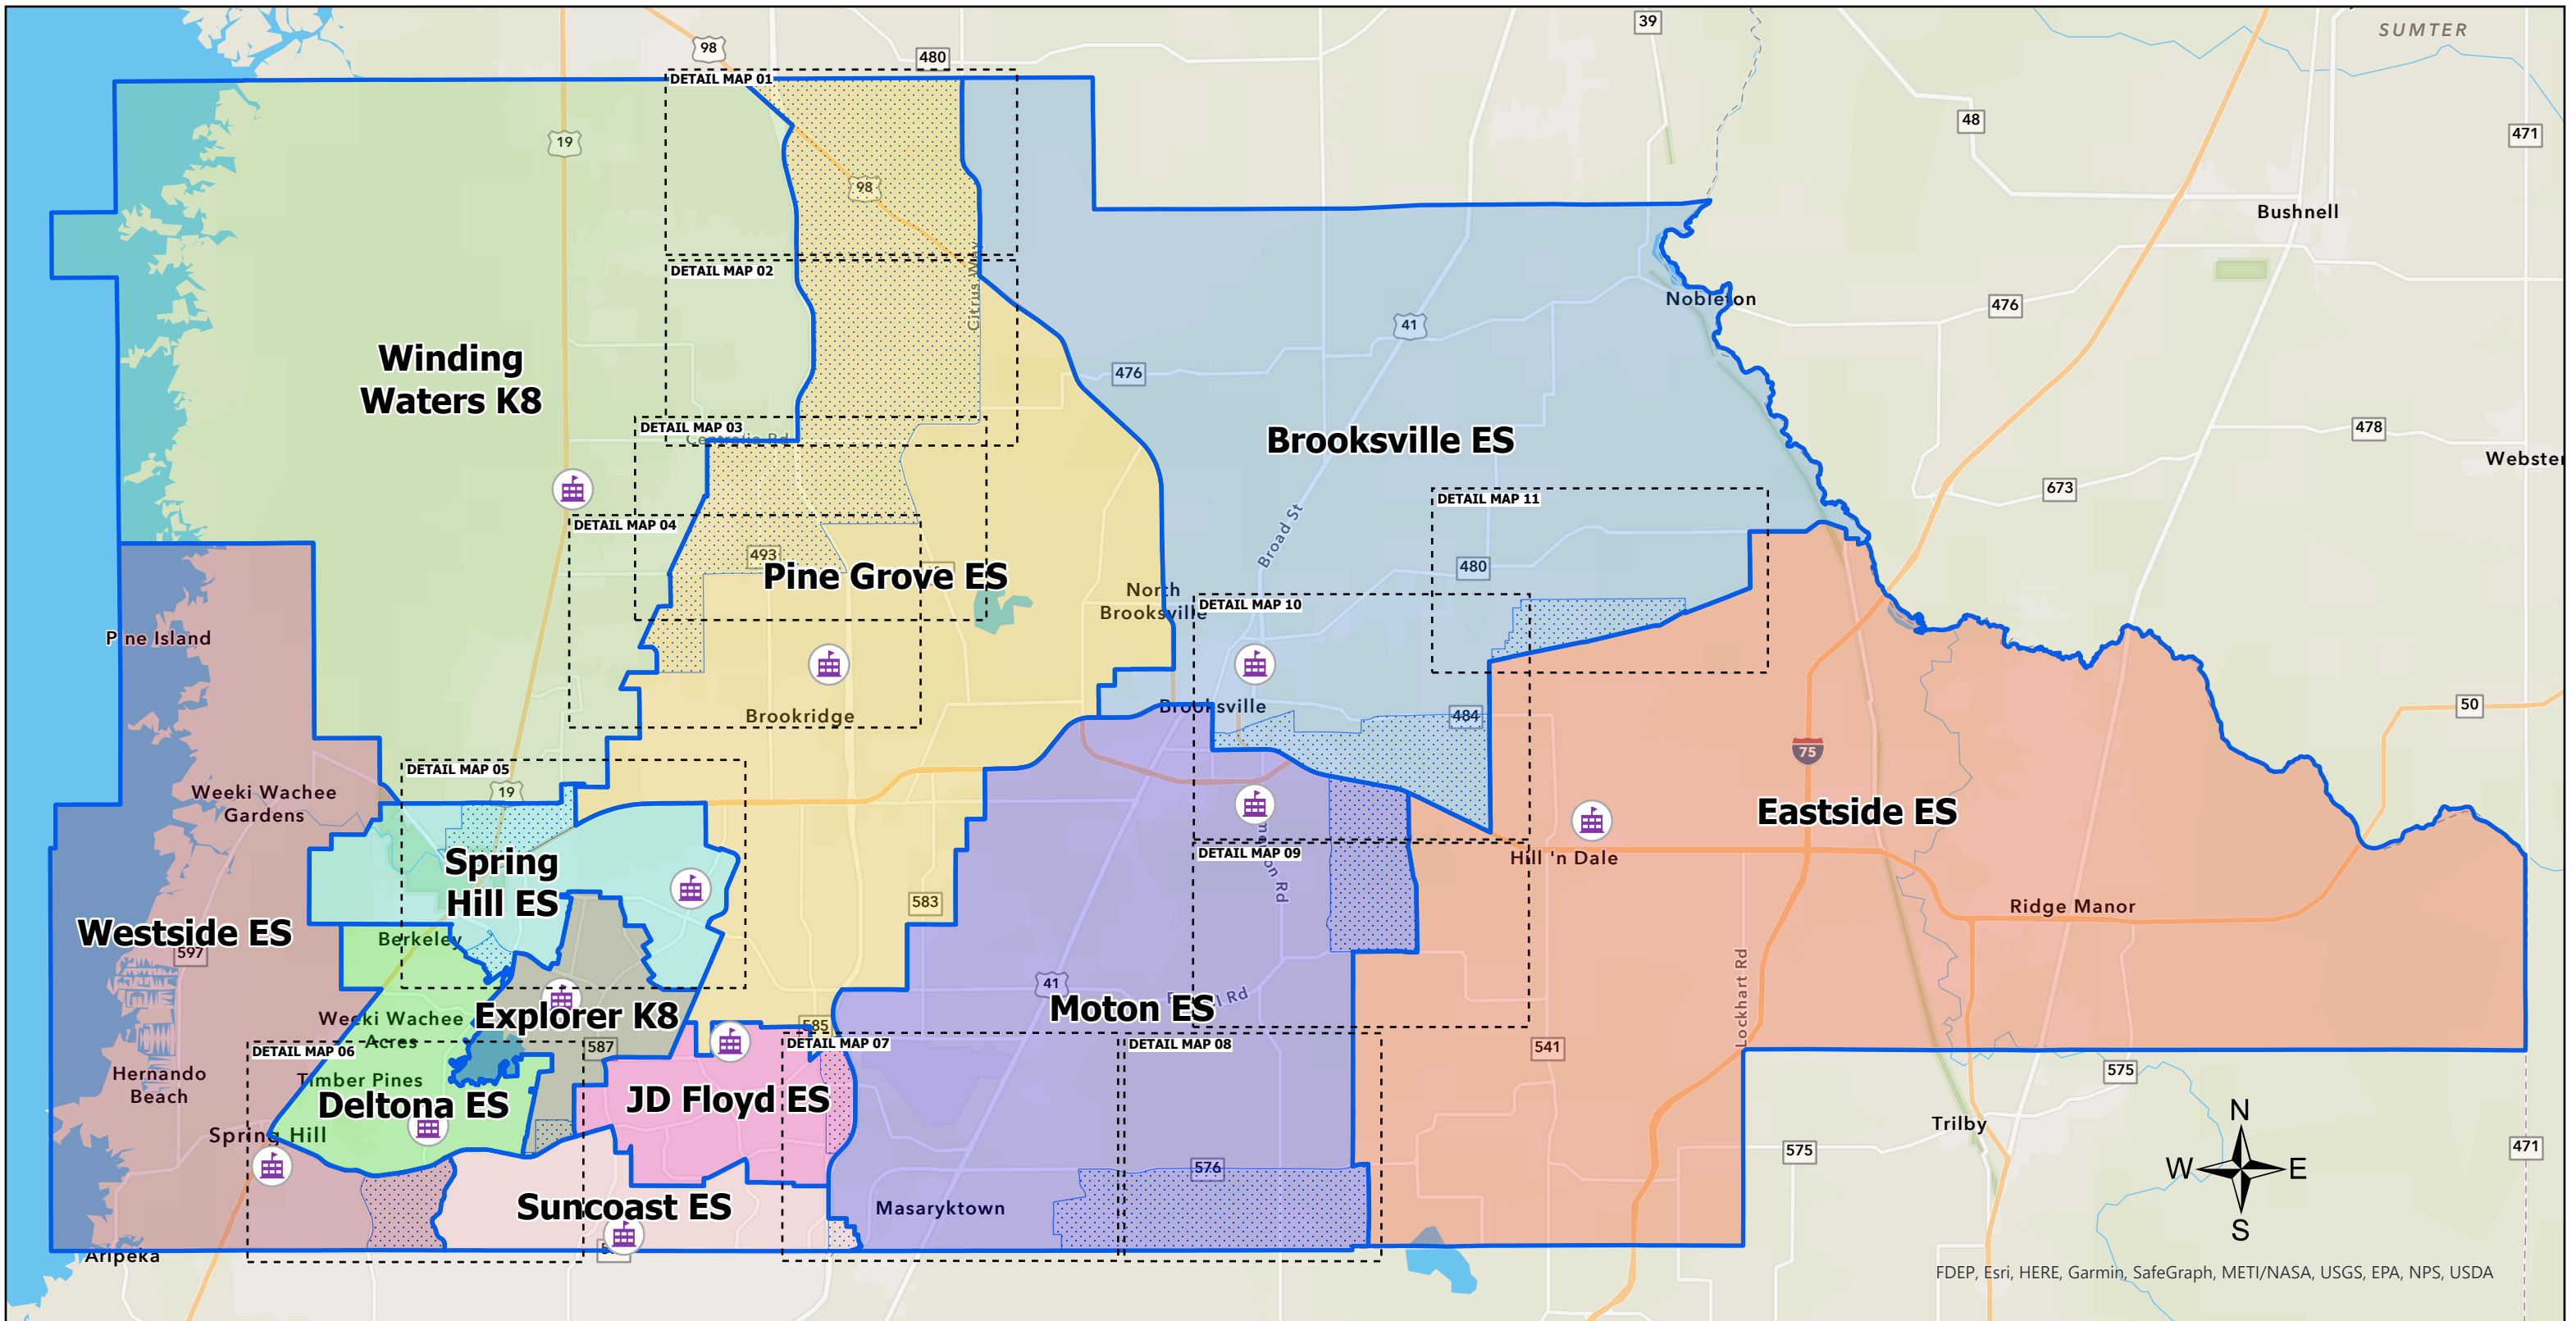

**CURRENT BOUNDARIES
OCTOBER 24, 2023**

ELEMENTARY SCHOOLS

LEGEND

- Current ES Boundaries
- Proposed Areas of Change
- Schools
- Brooksville ES
- Deltona ES
- Eastside ES
- Explorer K8
- JD Floyd ES
- Moton ES
- Pine Grove ES
- Spring Hill ES
- Suncoast ES
- Westside ES
- Winding Waters K8

**PROPOSED BOUNDARIES
OCTOBER 24, 2023**

ELEMENTARY SCHOOLS

LEGEND

-  Proposed Areas of Change
-  Schools
-  Brooksville ES
-  Deltona ES
-  Eastside ES
-  Explorer K8
-  JD Floyd ES
-  Moton ES
-  Pine Grove ES
-  Spring Hill ES
-  Suncoast ES
-  Westside ES
-  Winding Waters K8

FDEP, Esri, HERE, Garmin, SafeGraph, METI/NASA, USGS, EPA, NPS, USDA

↓ MAP CONTINUES - SEE ELEMENTARY DETAIL MAP 02 ↓

**PROPOSED BOUNDARIES
OCTOBER 24, 2023**

**HERNANDO
SCHOOL DISTRICT**

**ELEMENTARY SCHOOL
DETAIL MAP 01**