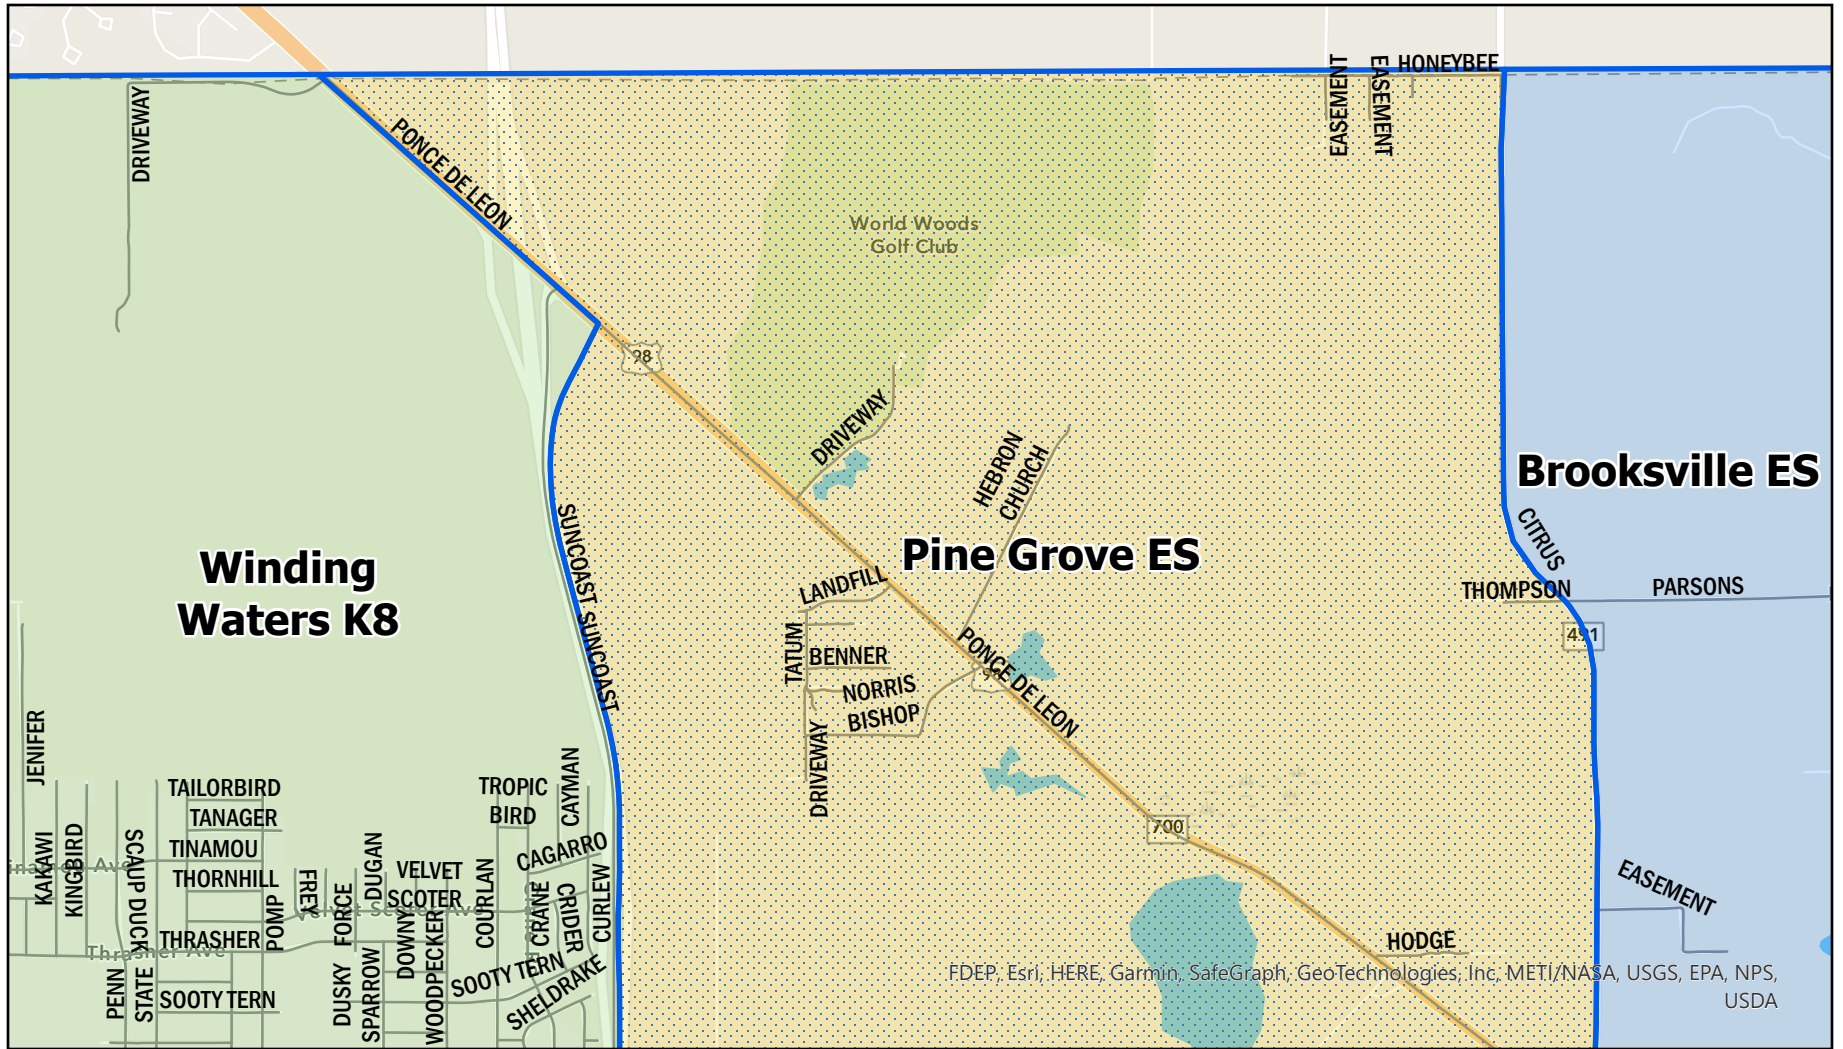

**CURRENT BOUNDARIES
OCTOBER 24, 2023**

ELEMENTARY SCHOOLS

LEGEND

- Current ES Boundaries
- Proposed Areas of Change
- Schools
- Brooksville ES
- Deltona ES
- Eastside ES
- Explorer K8
- JD Floyd ES
- Moton ES
- Pine Grove ES
- Spring Hill ES
- Suncoast ES
- Westside ES
- Winding Waters K8

**PROPOSED BOUNDARIES
OCTOBER 24, 2023**

ELEMENTARY SCHOOLS

LEGEND

-  Proposed Areas of Change
-  Schools
-  Brooksville ES
-  Deltona ES
-  Eastside ES
-  Explorer K8
-  JD Floyd ES
-  Moton ES
-  Pine Grove ES
-  Spring Hill ES
-  Suncoast ES
-  Westside ES
-  Winding Waters K8

FDEP, Esri, HERE, Garmin, SafeGraph, METI/NASA, USGS, EPA, NPS, USDA

↓ MAP CONTINUES - SEE ELEMENTARY DETAIL MAP 02 ↓

**PROPOSED BOUNDARIES
OCTOBER 24, 2023**

**HERNANDO
SCHOOL DISTRICT**

**ELEMENTARY SCHOOL
DETAIL MAP 01**