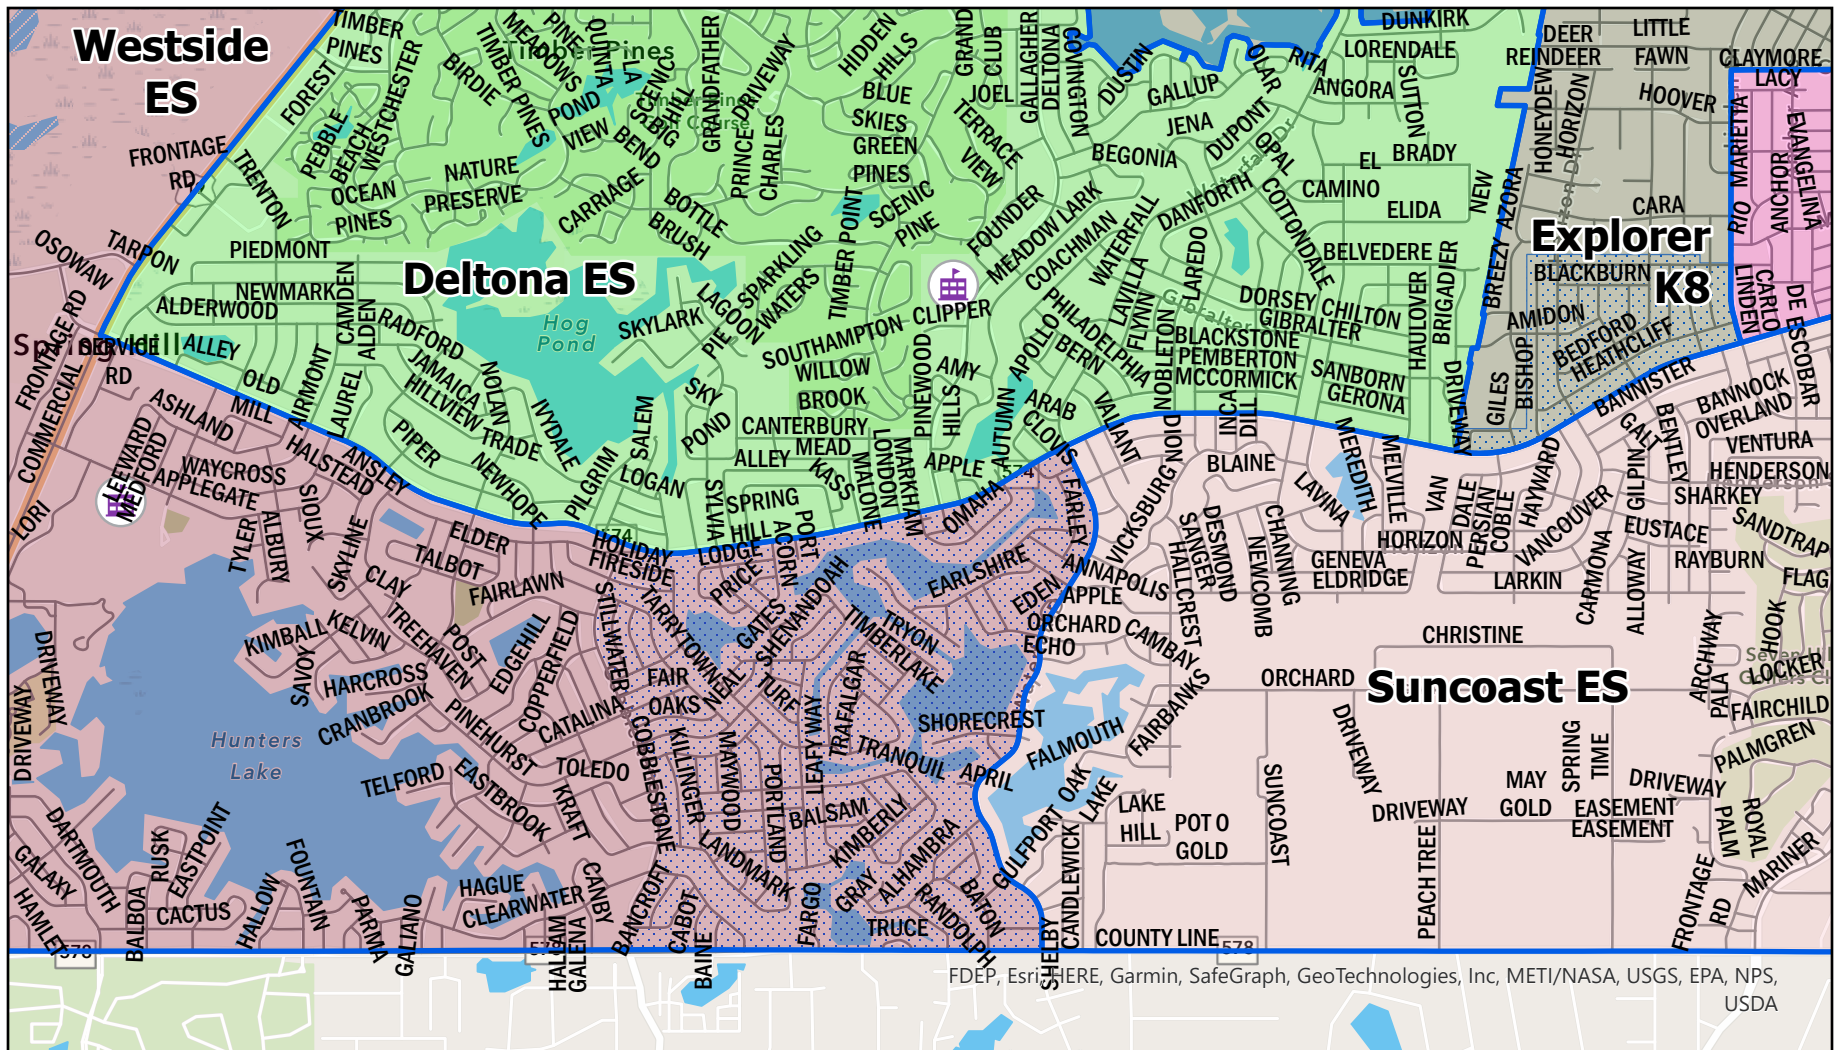

**PROPOSED BOUNDARIES
OCTOBER 24, 2023**

**HERNANDO
SCHOOL DISTRICT**

**ELEMENTARY SCHOOL
DETAIL MAP 02**

↑ MAP CONTINUES - SEE ELEMENTARY DETAIL MAP 02 ↑

↓ MAP CONTINUES - SEE ELEMENTARY DETAIL MAP 04 ↓

PROPOSED BOUNDARIES
OCTOBER 24, 2023

HERNANDO
SCHOOL DISTRICT

ELEMENTARY SCHOOL
DETAIL MAP 03

↑ MAP CONTINUES - SEE ELEMENTARY DETAIL MAP 04 ↓

**PROPOSED BOUNDARIES
OCTOBER 24, 2023**

↓ MAP CONTINUES - SEE ELEMENTARY DETAIL MAP 06 ↓

**HERNANDO
SCHOOL DISTRICT**

**ELEMENTARY SCHOOL
DETAIL MAP 05**

↑ MAP CONTINUES - SEE ELEMENTARY DETAIL MAP 05 ↑

FDEP, Esri, HERE, Garmin, SafeGraph, GeoTechnologies, Inc, METI/NASA, USGS, EPA, NPS, USDA

PROPOSED BOUNDARIES
OCTOBER 24, 2023